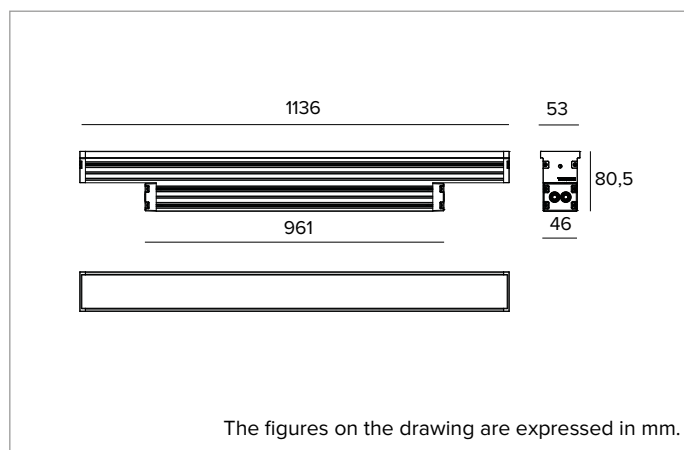

SOURCE

High Power High Efficiency Ra80 linear LED board. Ra90 on request.

Energy efficiency class: D

Nominal power: 48W

Nominal flux: 6880lm

Colour rendering index: 80

Rf: 82.9

Rg: 97

CCT nominal: 3000K

SDCM: 3

Lifetime (L80/B10): >50000h tq +25°C

ILLUMINOTECHNICAL CHARACTERISTICS

Internal optical system composed of a primary cylindrical glass lens, a high reflectance anodised aluminium reflector and an integrated holographic filter. Grazing light version.

Optic: HYBRID

Beam angles: GRZ

Optical efficiency: 83%

Fixture flux: 5717lm

Luminous efficacy: 108lm/W

Photobiological safety: Compliant with RG1 low risk group

MECHANICAL CHARACTERISTICS

Extruded anodised aluminium 15µ body. Extra clear 5mm thick glass flat screen. The body of the fixture is adjustable and can be installed away from the mounting surface using accessory snap brackets.

Colour and finish: Aluminium

Dimensions: L=1136mm

Weight: 4.5Kg

Version: INTEGRATED DRIVER

Degree of protection: IP66,IP67

Mechanical Resistance: IK08

ELECTRICAL CHARACTERISTICS

Integrated driver version. Complete with electronic ON-OFF power supply. Pre-cabled with a 1 metre 3x1mm² H07RN-F cable. Luminaire compliant with EN 60598-2-22 for power supply from a centralised emergency system CPSS (Central Power Supply System), not incorporated in the luminaire - high risk areas excluded. The default power and flux are 100% in AC and 100% in DC.

Fixture Power: 53W

Power supply: 220-240Vac 50/60Hz

Insulation Class: CLASS 1

Type of driver / Control: ON-OFF

Driver included: YES

Class F: YES

SAFE FLICKER: PstLM=<1 and SVM=<0.4 (IEC TR 61547-1 and IEC TR 63158), to ensure a more comfortable and safe light

Ambient temperature: -25°C / +35°C

INSTALLATION

To be completed with stainless steel adjustable brackets.

NOTES

Uses the "Waterblock Smart" technical solution that involves resin coating the connection cables, limiting the risk of humidity reaching the driver or the fixture. 110-277Vac version available on request.

WARRANTY

5 years.

WARNING

Luminaire designed for disposal/recycling at end-of-life. Replaceable (LED only) light source by a professional. Replaceable control gear by a professional.

Due to the technological evolution of the electronic components, the data provided may be updated, and as such, confirmation must be requested during the order process.

Luminous flux and power supply have +/-10% tolerances with respect to the indicated value. tq +25°C (CIE 121).

We reserve the right to make technical changes.

Targetti Sankey S.r.l.
Via Pratese, 164
50145 Firenze - Italy
Tel: +39 055 37911
targetti.com
targetti@targetti.com

CCIAA Firenze
Share Capital:
€ 500.000,00
VAT N. (IT):
01537660480
R.E.A: FI-275656

TARGETTI